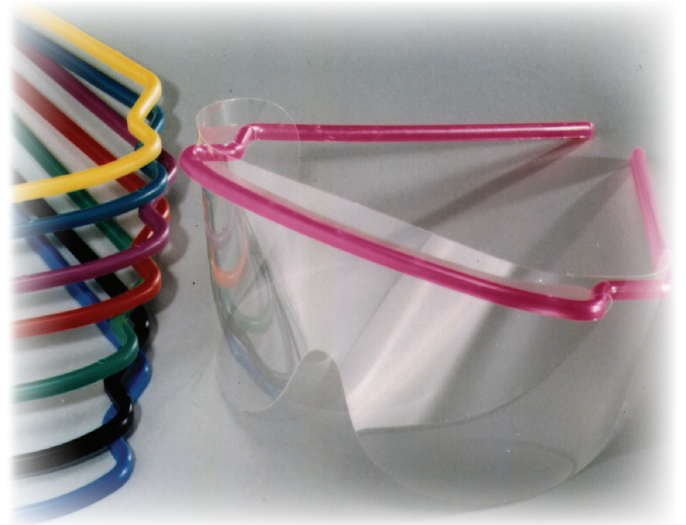

# Eye Shield Splash Protection

Reusable Frames &  
Disposable Lenses

- Our most economical option for chemical splash protection
- Disposable optical grade plastic lenses

SAFETY PRODUCTS

**330105 - 20 Frames & 25 Lenses, 1/cs.**  
**330107 - Reusable Frames, 5 pks. of 20**  
**330109 - Disposable Lenses, 10 pks. of 25**